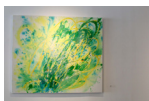

GIANNA VARGAS

Shelter at Home

Bloom
Acrylic on Canvas
60 x 60
\$2,500

Covid Blue
Acrylic on Canvas
60 x 60
\$2,500

Daffodils
Acrylic on Canvas
48 x 60
\$2,000

English Garden
Acrylic on Canvas
60 x 84
\$3,000

Geode 1
Acrylic on Canvas
60 x 48
\$2,000

Geode 2
Acrylic on Canvas
60 x 48
\$2,000

Maybe: Flywing
Acrylic on Canvas
43 x 61
\$2,000

Triptych1
Acrylic on Canvas
10 x 24
\$300

Triptych2
Acrylic on Canvas
10 x 24
\$300