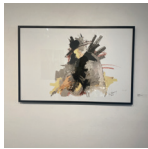

EMIL RUTENBERG

Unspoken Word: NOT FADE AWAY

City Scape Series
Painting- Acrylic & Oil on Canvas
36 x 48
\$3250

Condition of Man Kind
Painting - Acrylic on Paper
22 x 30
\$1800

Last Lunch
Digital Print on Archival Paper
29 x 44
\$750

Man of Cloth
Digital Print on Archival Paper
29 x 44
\$750 (2 of 10)

Portrait
Sketch - Acrylic , Conte
18 x 24
\$995

Reclining Female Figure
Sketch - Acrylic Stick & Acrylic Paint
on Paper
18 x 24
\$995

Reflection
Painting - Acrylic on Paper
18 x 24
\$1500

Seated Conversation
Digital Print on Archival Paper
29 x 44
\$750 (2 of 10)

Seated Female
Painting - Acrylic on Black Paper
20 x 26
\$1600

Seated Female Figure
Painting - Acrylic on Canvas
32 x 40
\$2200