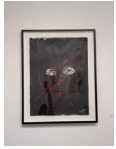

EMIL RUTENBERG

Unspoken Word: NOT FADE AWAY

City Scape Series
Painting- Acrylic & Oil on Canvas
36 x 48
\$3250

Condition of Man Kind
Painting - Acrylic on Paper
22 x 30
\$1800

Last Lunch
Digital Print on Archival Paper
29 x 44
\$750

Man of Cloth
Digital Print on Archival Paper
29 x 44
\$750 (2 of 10)

Portrait
Sketch - Acrylic , Conte
18 x 24
\$995

Reclining Female Figure
Sketch - Acrylic Stick & Acrylic Paint
on Paper
18 x 24
\$995