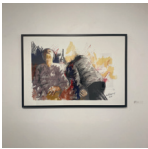

EMIL RUTENBERG

Unspoken Word: NOT FADE AWAY

City Scape Series
Painting- Acrylic & Oil on Canvas
36 x 48
\$3250

Condition of Man Kind
Painting - Acrylic on Paper
22 x 30
\$1800

Last Lunch
Digital Print on Archival Paper
29 x 44
\$750

Man of Cloth
Digital Print on Archival Paper
29 x 44
\$750 (2 of 10)

Portrait
Sketch - Acrylic , Conte
18 x 24
\$995

Reclining Female Figure
Sketch - Acrylic Stick & Acrylic Paint
on Paper
18 x 24
\$995

Reflection
Painting - Acrylic on Paper
18 x 24
\$1500

Seated Conversation
Digital Print on Archival Paper
29 x 44
\$750 (2 of 10)

Seated Female
Painting - Acrylic on Black Paper
20 x 26
\$1600

Seated Female Figure
Painting - Acrylic on Canvas
32 x 40
\$2200