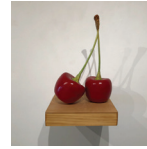

Strawberry Donut Hole
Sculpture
10" x 10"
300

Banana
Sculpture
19" x 23"
1200

iHop 2, 2, 2
Sculpture
17" x 17"
900

Spumoni
Sculpture
11" x 9"
500

Chocolate Donut Hole
Sculpture
10" x 10"
300

Milky Way
Sculpture
38" x 7"
1200