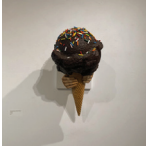

Strawberry Donut Hole
Sculpture
10" x 10"
300

Banana
Sculpture
19" x 23"
1200

iHop 2, 2, 2
Sculpture
17" x 17"
900

Spumoni
Sculpture
11" x 9"
500

Chocolate Donut Hole
Sculpture
10" x 10"
300

Milky Way
Sculpture
38" x 7"
1200

2 Cherries
Sculpture
13" x 19"
1200

Chocolate Ice Cream Cone
Sculpture
12" x 26"
1000

Milk & Oreo Cookies
Sculpture
22" x 14"
600

3 Musketeers
Sculpture
38" x 7"
1200

Chocolate Strawberry
Sculpture
13" x 9"
600