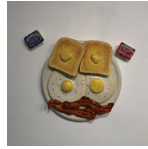

Milky Way
Sculpture
38" x 7"
1200

iHop 2, 2, 2
Sculpture
17" x 17"
900