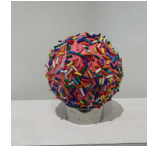

GARY POLONSKY

Food For Thought

A Bunch of emons
Sculpture
20" x 20"
1800

Gummy Bears
Sculpture
46" x 23"
2400

Steit's Matzo
Sculpture
11" x 14"
900

Animal Crackers
Sculpture
16" x 16"
2200

Heinz Ketchup
Sculpture
11" x 26"
1000